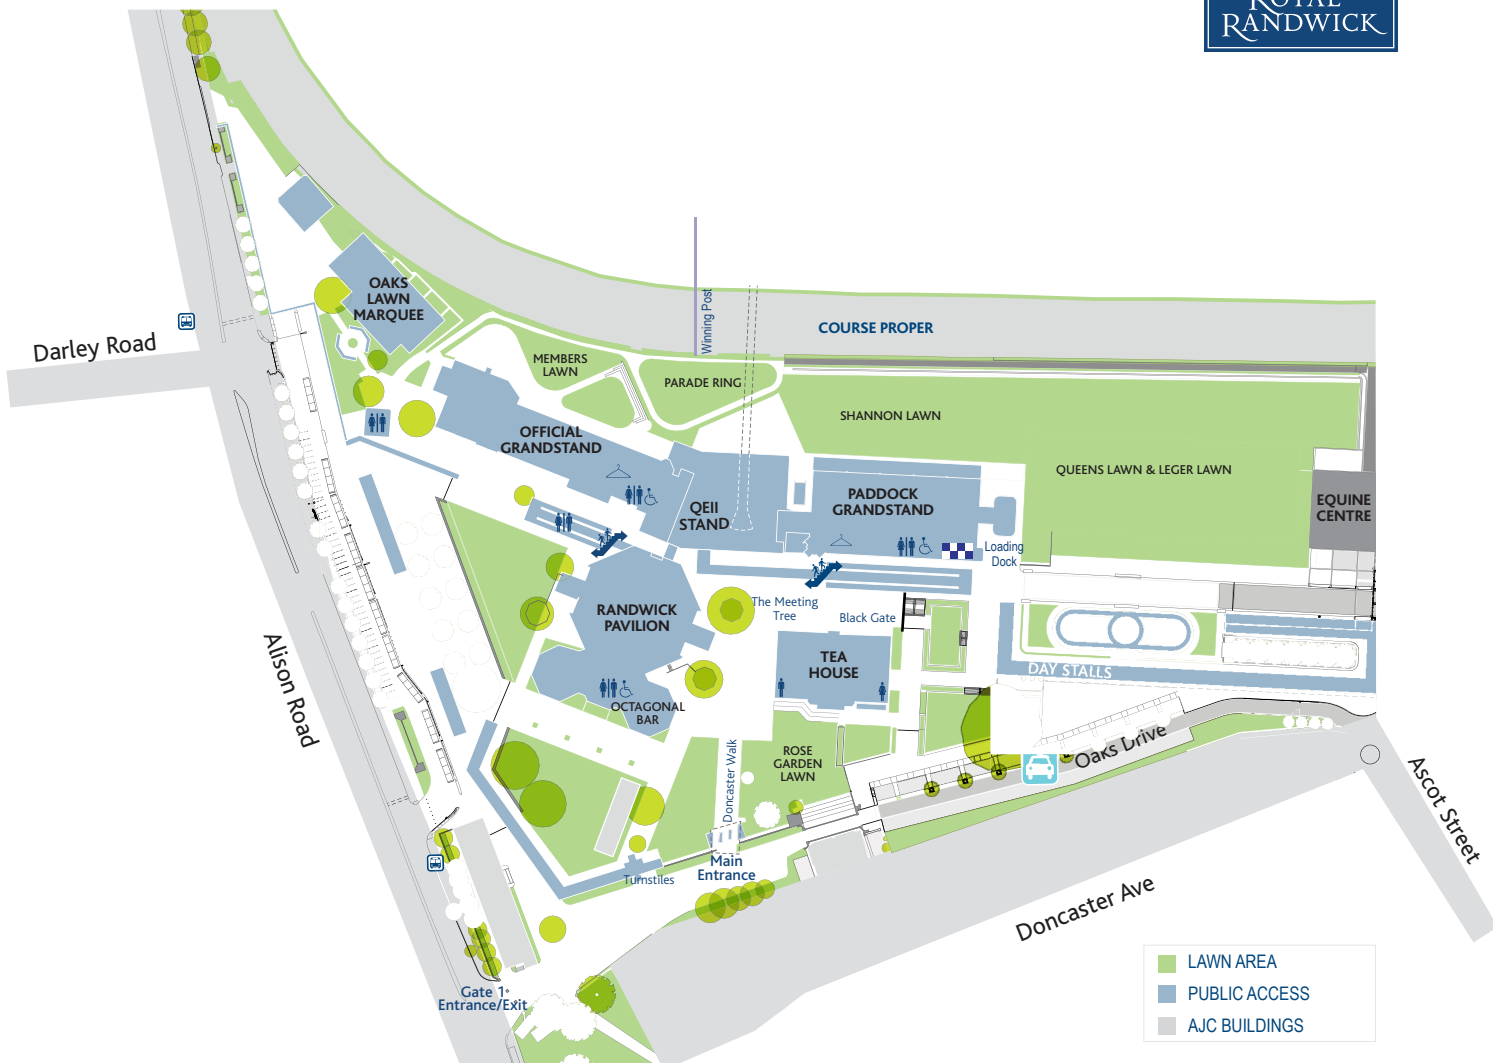

Non Raceday Precinct Map

Official Grandstand

Ground Level

- Cloak Room
- Toilets

Level I

- Doncaster Room
- Villiers Room
- Champagne Room
- Toilets

Tea House

Ground Level

- Lower Tea House

Randwick Pavilion

Ground Level

- Octagonal Room
- Toilets/Parents Room

QE II Stand

Level II

- Derby Bar
- Cloakroom

Toilets

Level III

- Galaxy Room
- Committee Room
- Cloakroom
- Toilets

Level IV

- St Leger Bar
- Toilets

Level V

- Kingston Town Room
- Vista Room

Paddock Grandstand

Ground Level

- Shannon Room
- Cloakroom
- Toilets

Level I

- Vice Regal Room
- Gimcrack Room
- Hyde Park Foyer
- Gunsynd Foyer
- Toilets

Level II

- Panorama Room
- Toilets

Legend

-  Cloakroom
-  Toilets
-  Disabled
-  Police/Security
-  Movator
-  Bus
-  Taxi
-  Parking